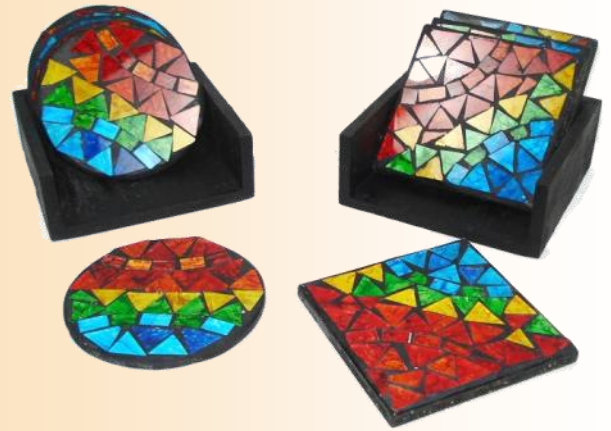

835MCR-RB4

Mosaic Coasters Round

Rainbow Set of 4

835MCS-RB4

Mosaic Coasters Square

Rainbow Set of 4

3 Sets

6 Sets

12 Sets

$7.00

$6.25

$5.75