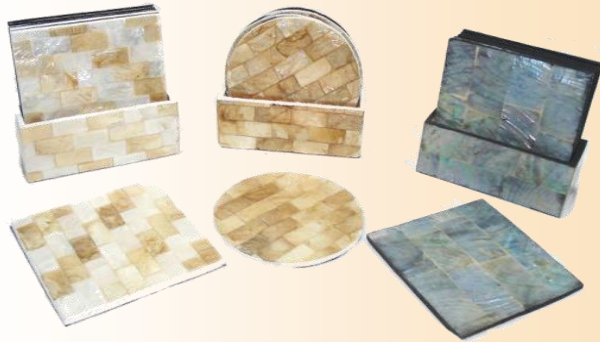

817-E

Carved Wooden
Eagle

6 PCS + \$6.50
12 PCS + \$6.00
24 PCS + \$5.50

820H

Wooden Helicopter

6 PCS + \$5.00
12 PCS + \$4.75
24 PCS + \$4.50

808CCSW

Cinnamon Coconut
Square Bowl White
20x20"

3 PCS + \$11.00
6 PCS + \$9.75
12 PCS + \$9.00

You can actually smell the cinnamon on the bowl!

808CCSB

Cinnamon Coconut
Square Bowl Brown
20x20"

835MCR-RA6	Mosaic Coasters Round	Rasta Set of 6
835MCS-RA6	Mosaic Coasters Square	Rasta Set of 6
835MCR-RB6	Mosaic Coasters Round	Rainbow Set of 6
835MCS-RB6	Mosaic Coasters Square	Rainbow Set of 6