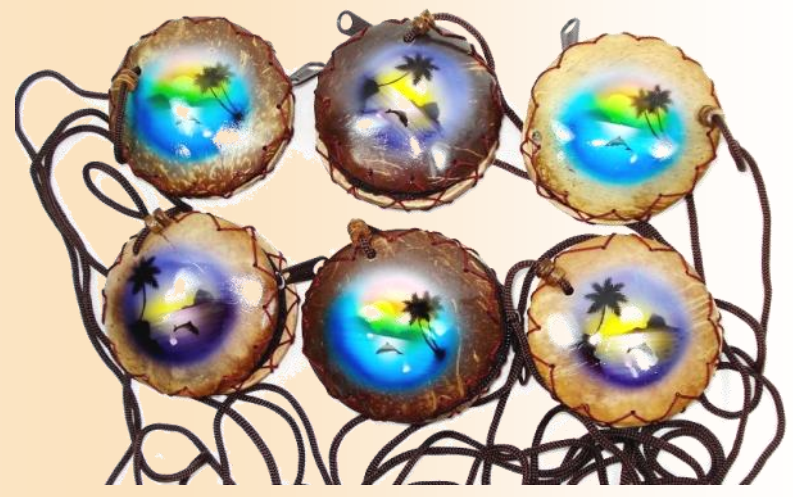

36 PCS +
\$5.75

72 PCS +
\$5.25

144 PCS +
\$4.95

418K Coconut Shells Shoulder Bag
6.25" x 2.75" x 4.00"

6 PCS + 12 PCS + 36 PCS +
\$8.50 \$8.00 \$7.50

417IN-ALS

Coconut Coin Purse
Long Strap Airbrush Scenery